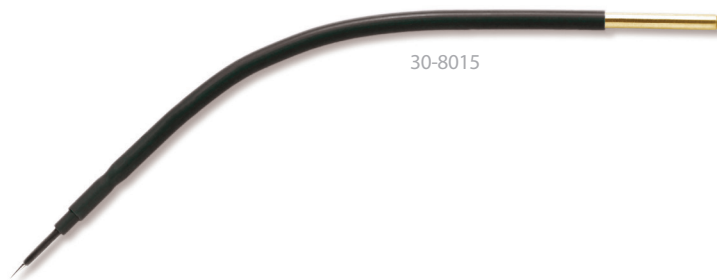

Disposable Tungsten Microdissection Needle, Insulated, Straight

| ITEM # | TOTAL LENGTH | DESCRIPTION | FEATURES |
|---------|-----------------|-------------|----------|
| 30-8000 | 1 1/4" (3.2cm) | - | IN |
| 30-8002 | 2" (5.1cm) | Extra Fine | IN |
| 30-8004 | 5 1/2" (14cm) | - | IN |
| 30-8006 | 1 5/8" (4.1cm) | - | IN |
| 30-8008 | 2" (5.1cm) | - | IN |
| 30-8010 | 2 1/2" (6.4cm) | - | IN |
| 30-8011 | 4 5/8" (11.7cm) | - | IN |
| 30-8013 | 6 5/8" (16.8cm) | - | IN |

| ITEM # | TOTAL LENGTH | DESCRIPTION | FEATURES |
|---------|--------------|-------------------|----------|
| 30-8015 | 4" (10.2cm) | Insulated, Curved | IN |

Disposable Tungsten Microdissection Needle, Insulated, Angled 45 Degrees

| ITEM # | TOTAL LENGTH | DESCRIPTION | FEATURES |
|---------|-----------------|-------------------|----------|
| 30-8016 | 5 7/8" (14.9cm) | Insulated, Curved | IN |

30-6011

Disposable Monopolar Electrode, Insulated

30-6001

Reusable Monopolar Electrode, Insulated

| ITEM # | TOTAL LENGTH | DESCRIPTION | FEATURES |
|---------|--------------|-------------|----------|
| 30-6001 | 15" (38.1cm) | Hook Tip | IN |
| 30-6002 | 15" (38.1cm) | Spoon Tip | IN |
| 30-6003 | 15" (38.1cm) | Spatula Tip | IN |
| 30-6004 | 15" (38.1cm) | Knife Tip | IN |