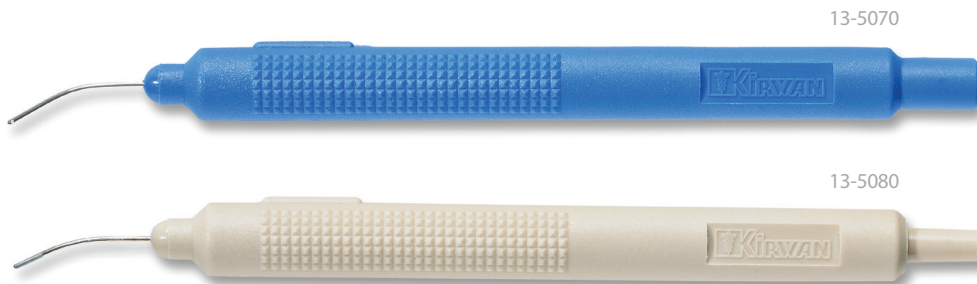

Reusable I/A Handpiece

ITEM #	DESCRIPTION	PORT
13-5000	Straight	0.3mm Aspiration Port
13-5010	Curved 45 Degrees	0.3mm Aspiration Port
13-5020	Binkhorst-type	0.3mm Aspiration Port
13-5040	Curved 90 Degrees	0.3mm Aspiration Port
13-5050	Curved Shaft	0.3mm Aspiration Port
13-5030	Irrigation or Aspiration	

Reusable Bimanual Handpiece

ITEM #	DESCRIPTION	GAUGE	PORT
13-5070	Irrigation, Curved	21	Dual 0.5mm Side Ports
13-5071	Irrigation, Curved	23	Dual 0.5mm Side Ports
13-5080	Aspiration, Curved	23	0.3mm Aspiration Port